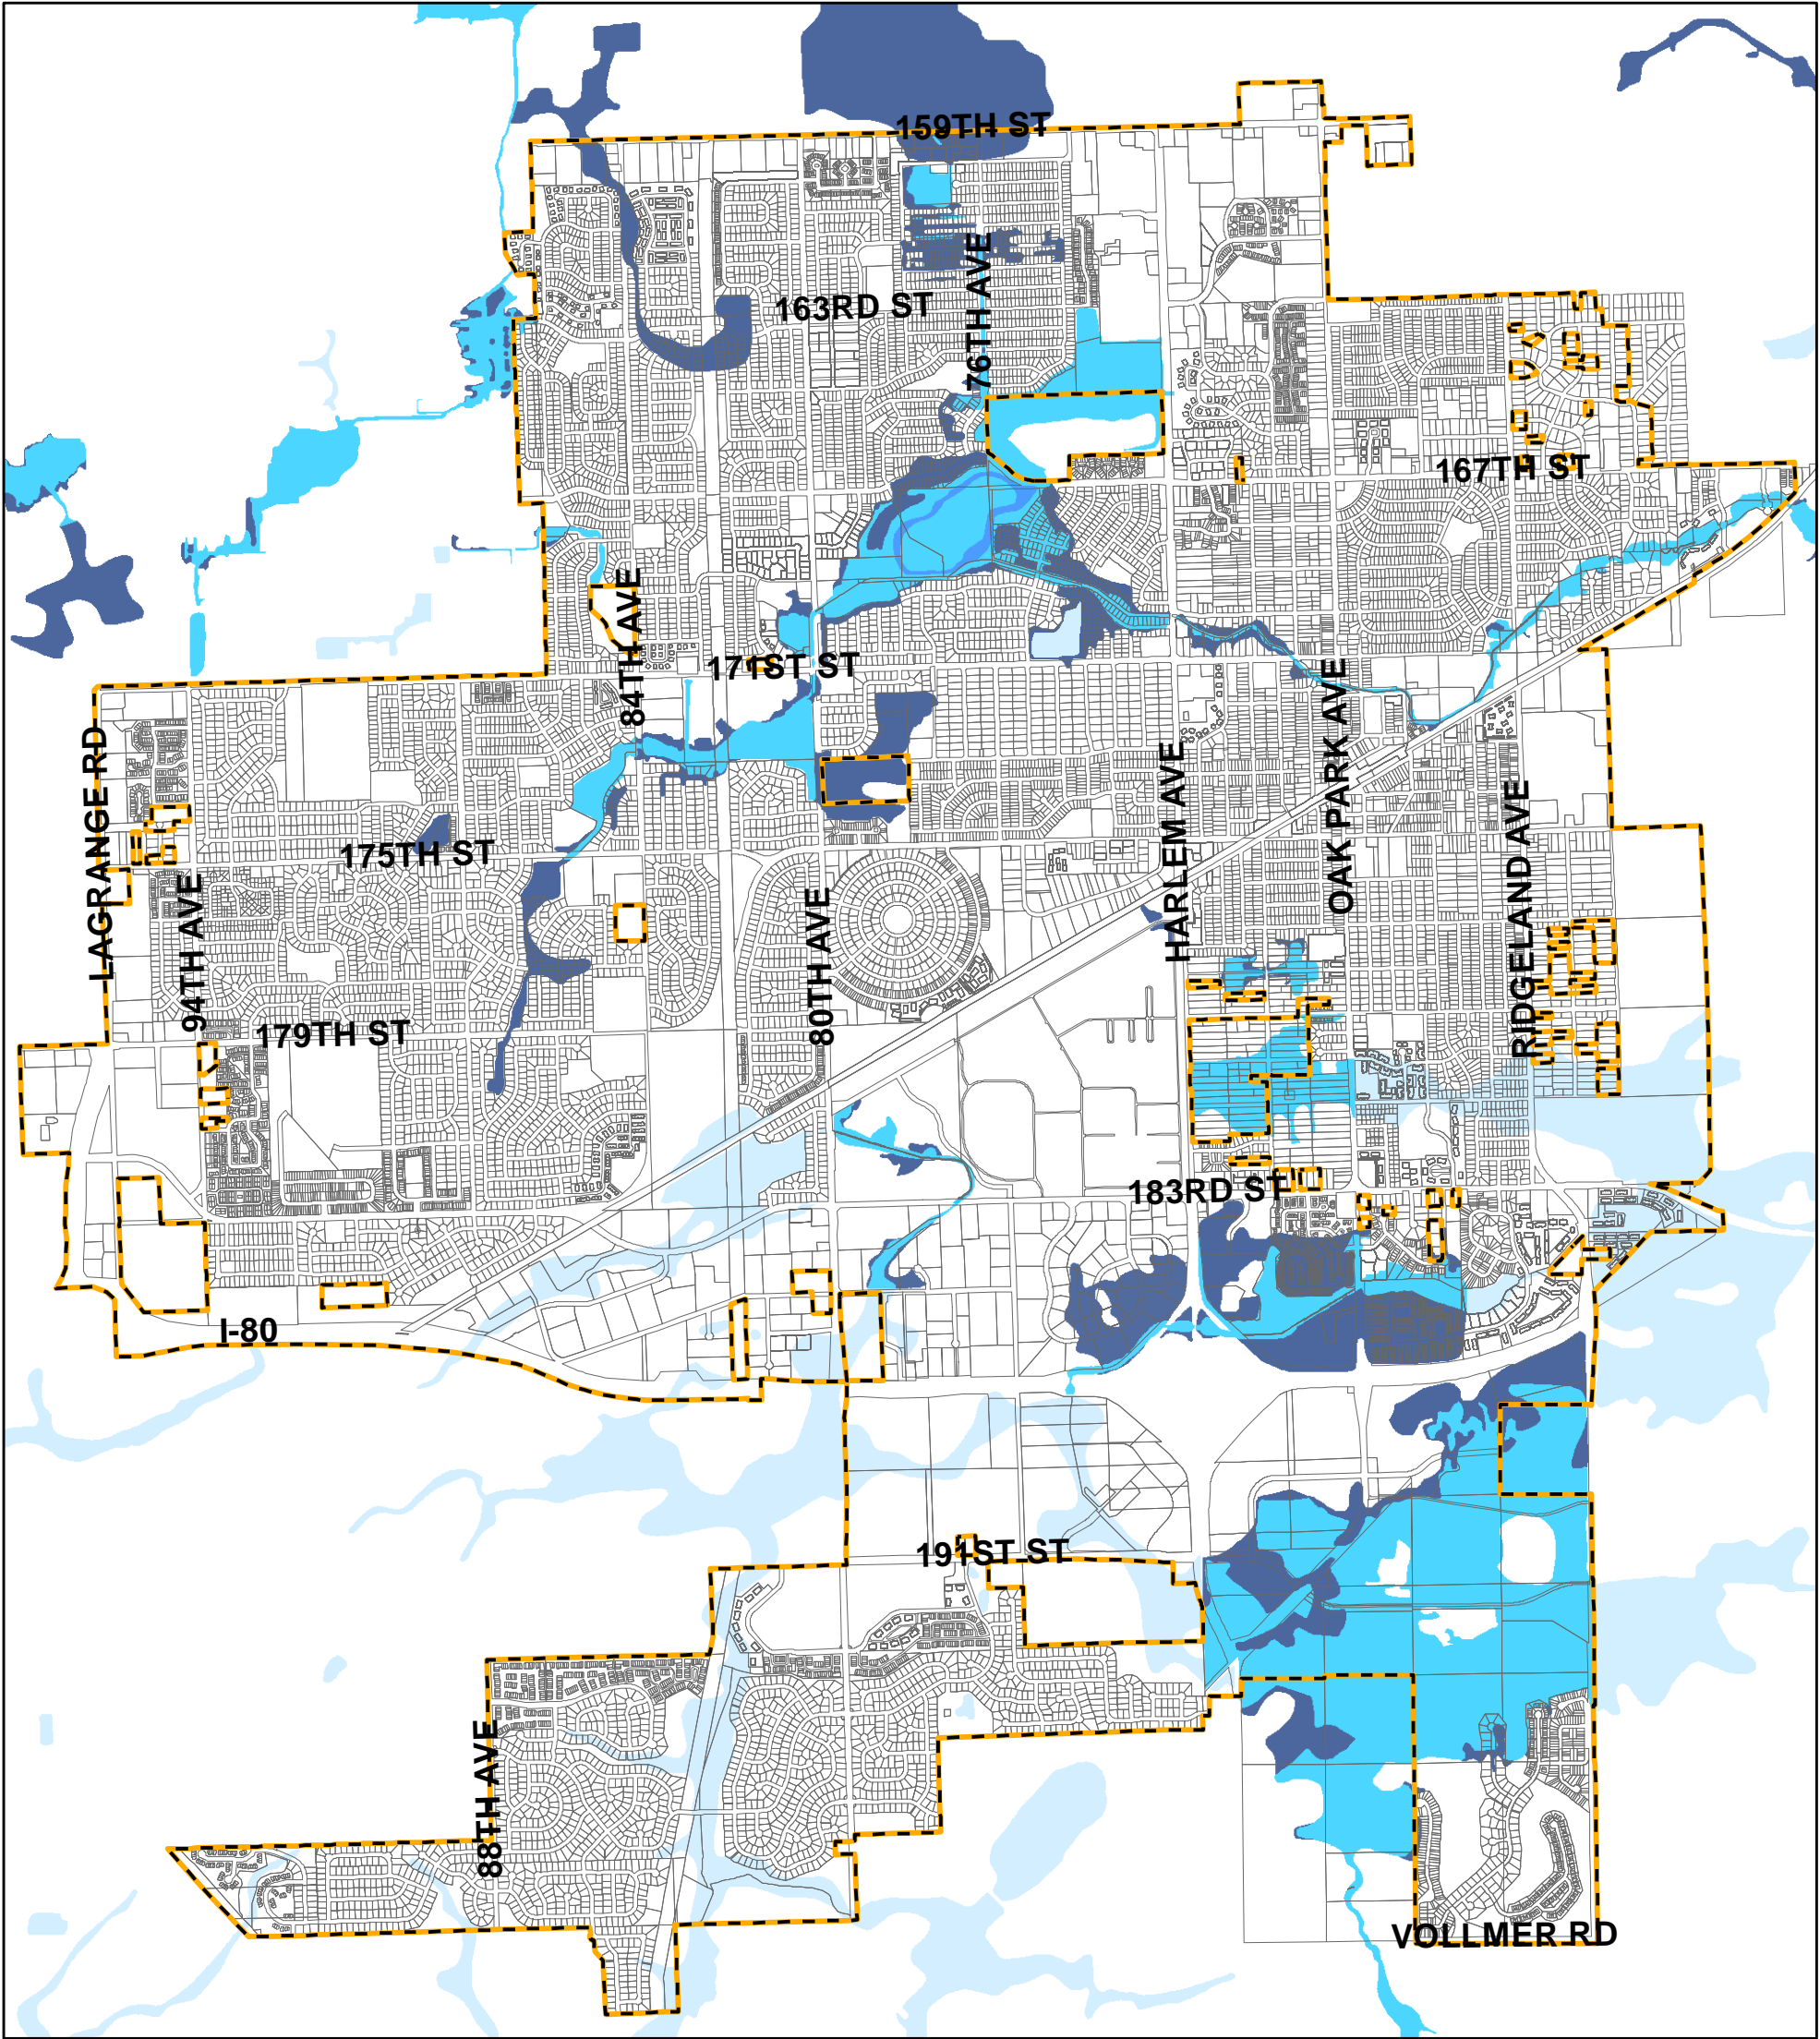

Village of Tinley Park

Flood Zone Boundary Map

Legend

VILLAGE LIMITS

FEMA Floodplain

FLOOD ZONES

- A
- AE
- AO
- 0.2 PCT ANNUAL CHANCE FLOOD HAZARD

1 in = 0.5 miles