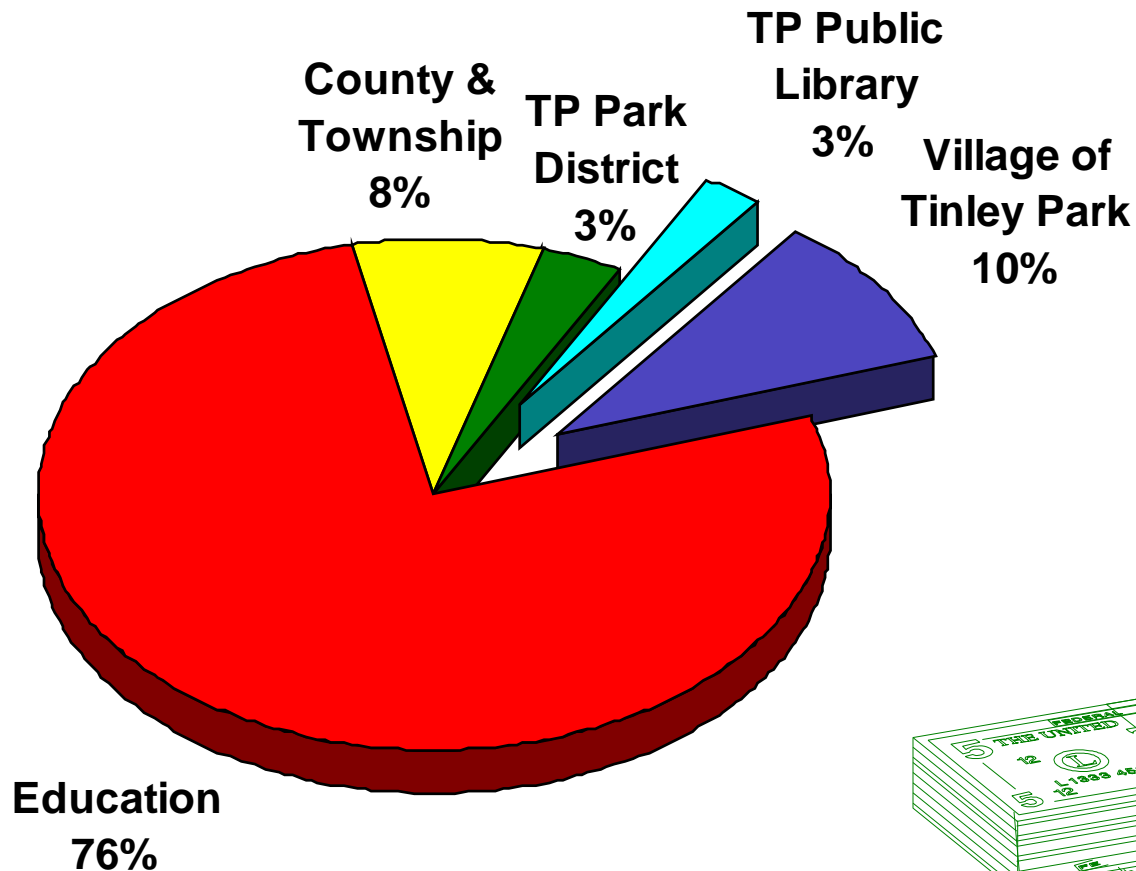

Village of Tinley Park, Illinois

Real Estate Tax Distribution - Village Average (Where Property Tax Dollars Go)

Source: Cook & Will County Treasurers
Tax Year 2016 - Average rates applicable to Tinley Park

Village of Tinley Park, Illinois

Real Estate Tax Distribution – Orland Township
(Where Property Tax Dollars Go)

Source: Cook County Treasurer
Tax Year 2016 - Orland Township (code 28013)

Village of Tinley Park, Illinois

Real Estate Tax Distribution – Bremen Township
(Where Property Tax Dollars Go)

Source: Cook County Treasurer
Tax Year 2016 - Bremen Township (code 13039)

Village of Tinley Park, Illinois

Real Estate Tax Distribution – Rich Township
(Where Property Tax Dollars Go)