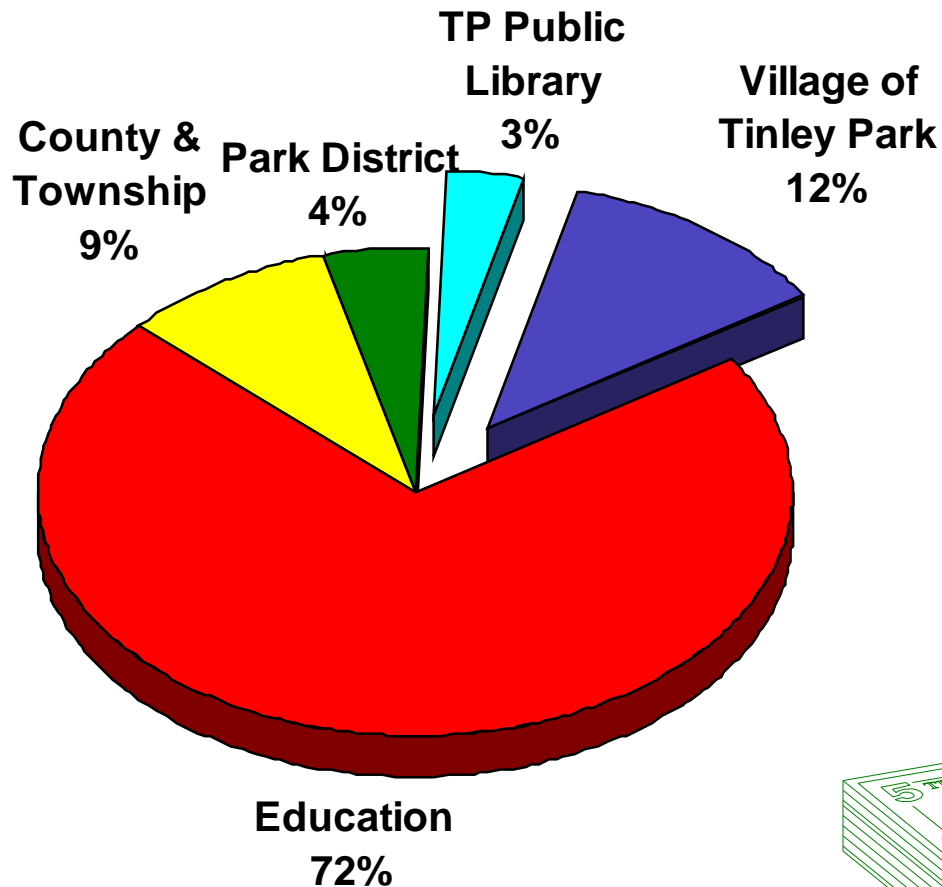

Village of Tinley Park, Illinois

Real Estate Tax Distribution - Village Average (Where Property Tax Dollars Go)

Source: Cook & Will County Treasurers
Tax Year 2016 - Average rates applicable to Tinley Park

Village of Tinley Park, Illinois

Real Estate Tax Distribution – Orland Township
(Where Property Tax Dollars Go)

Source: Cook County Treasurer
Tax Year 2016 - Orland Township (code 28013)

Village of Tinley Park, Illinois

Real Estate Tax Distribution – Bremen Township
(Where Property Tax Dollars Go)

Source: Cook County Treasurer
Tax Year 2016 - Bremen Township (code 13039)

Village of Tinley Park, Illinois

Real Estate Tax Distribution – Rich Township
(Where Property Tax Dollars Go)