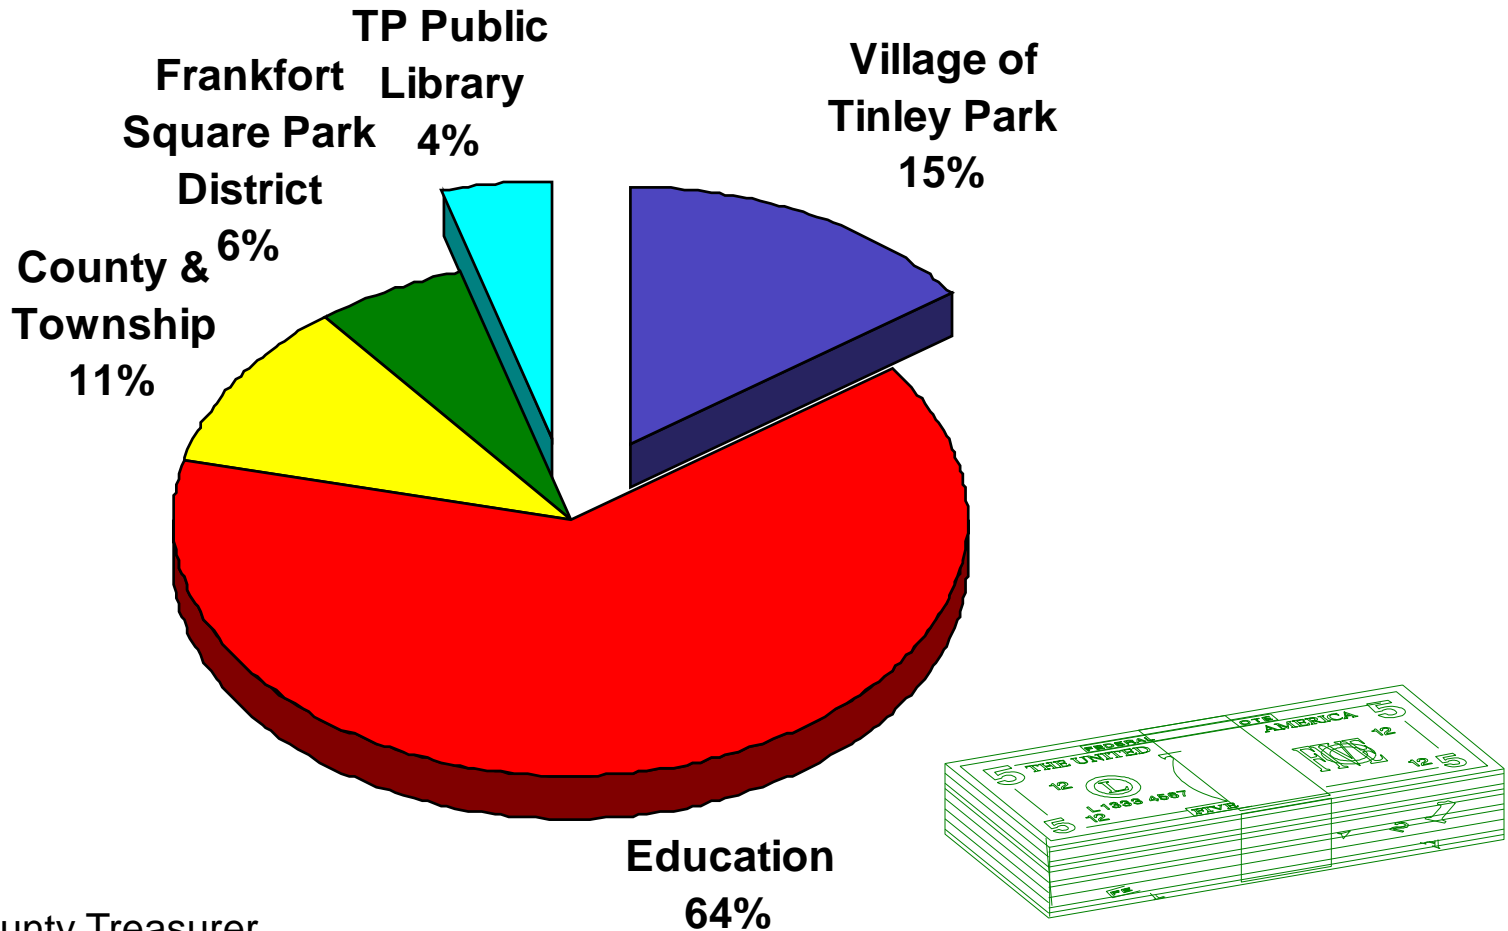

Village of Tinley Park, Illinois

Real Estate Tax Distribution – Brookside Glen
(Where Property Tax Dollars Go)

Source: Will County Treasurer
Tax Year 2016 - Frankfort Township (code 1961)