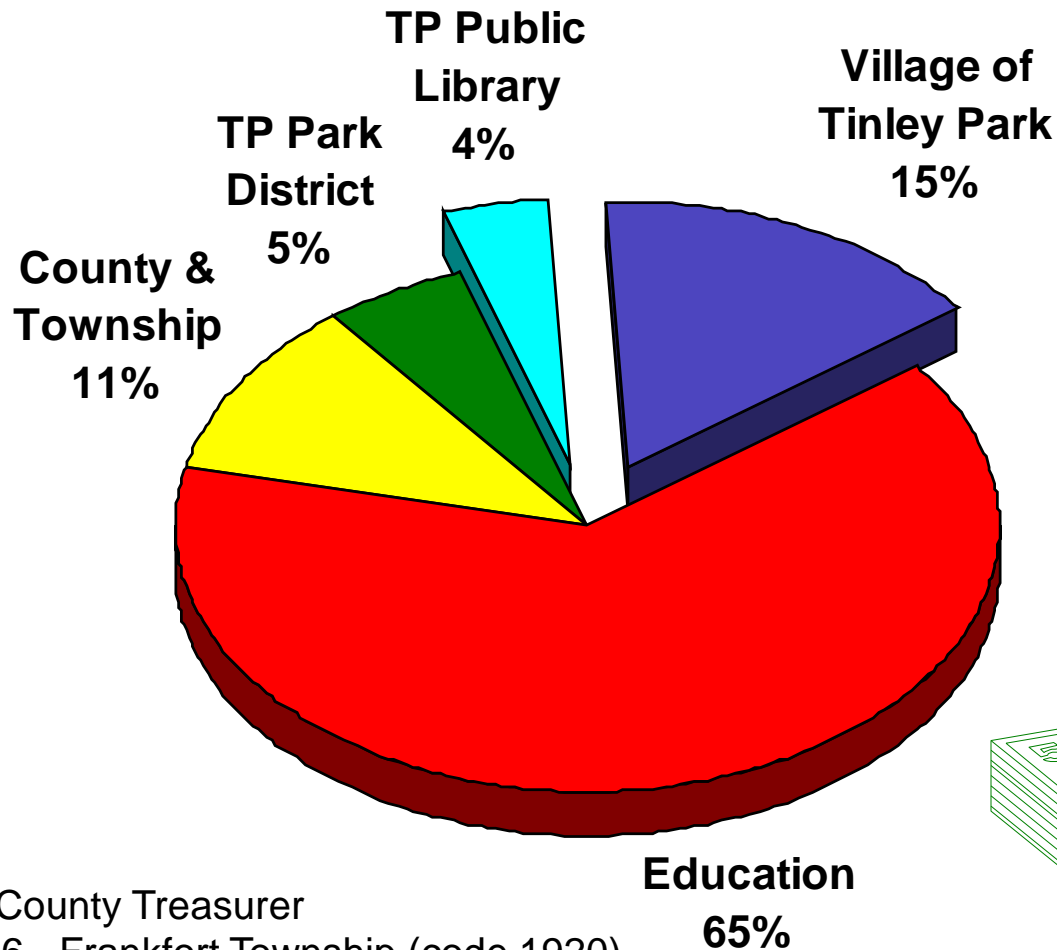

Real Estate Tax Distribution – Bremen Township
(Where Property Tax Dollars Go)

Source: Cook County Treasurer
Tax Year 2016 - Bremen Township (code 13039)

Village of Tinley Park, Illinois

Real Estate Tax Distribution – Rich Township
(Where Property Tax Dollars Go)

Source: Cook County Treasurer
Tax Year 2016 - Rich Township (code 32117)

Village of Tinley Park, Illinois

Real Estate Tax Distribution – Frankfort Township
(Where Property Tax Dollars Go)

Source: Will County Treasurer
Tax Year 2016 - Frankfort Township (code 1920)