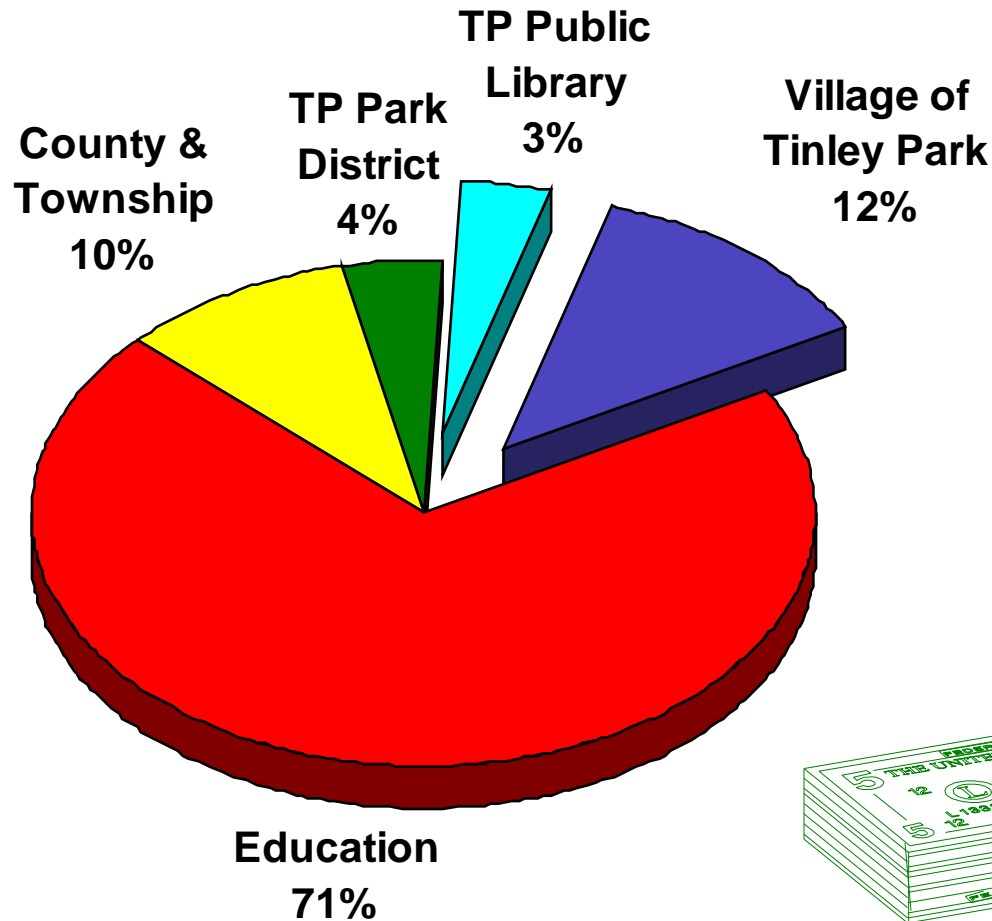

Village of Tinley Park, Illinois

Real Estate Tax Distribution - Village Average (Where Property Tax Dollars Go)

Source: Cook & Will County Treasurers
Tax Year 2016 - Average rates applicable to Tinley Park

Village of Tinley Park, Illinois

Real Estate Tax Distribution – Orland Township
(Where Property Tax Dollars Go)

Source: Cook County Treasurer
Tax Year 2016 - Orland Township (code 28013)

Village of Tinley Park, Illinois

Real Estate Tax Distribution – Bremen Township
(Where Property Tax Dollars Go)

Source: Cook County Treasurer
Tax Year 2016 - Bremen Township (code 13039)

Village of Tinley Park, Illinois

Real Estate Tax Distribution – Rich Township
(Where Property Tax Dollars Go)