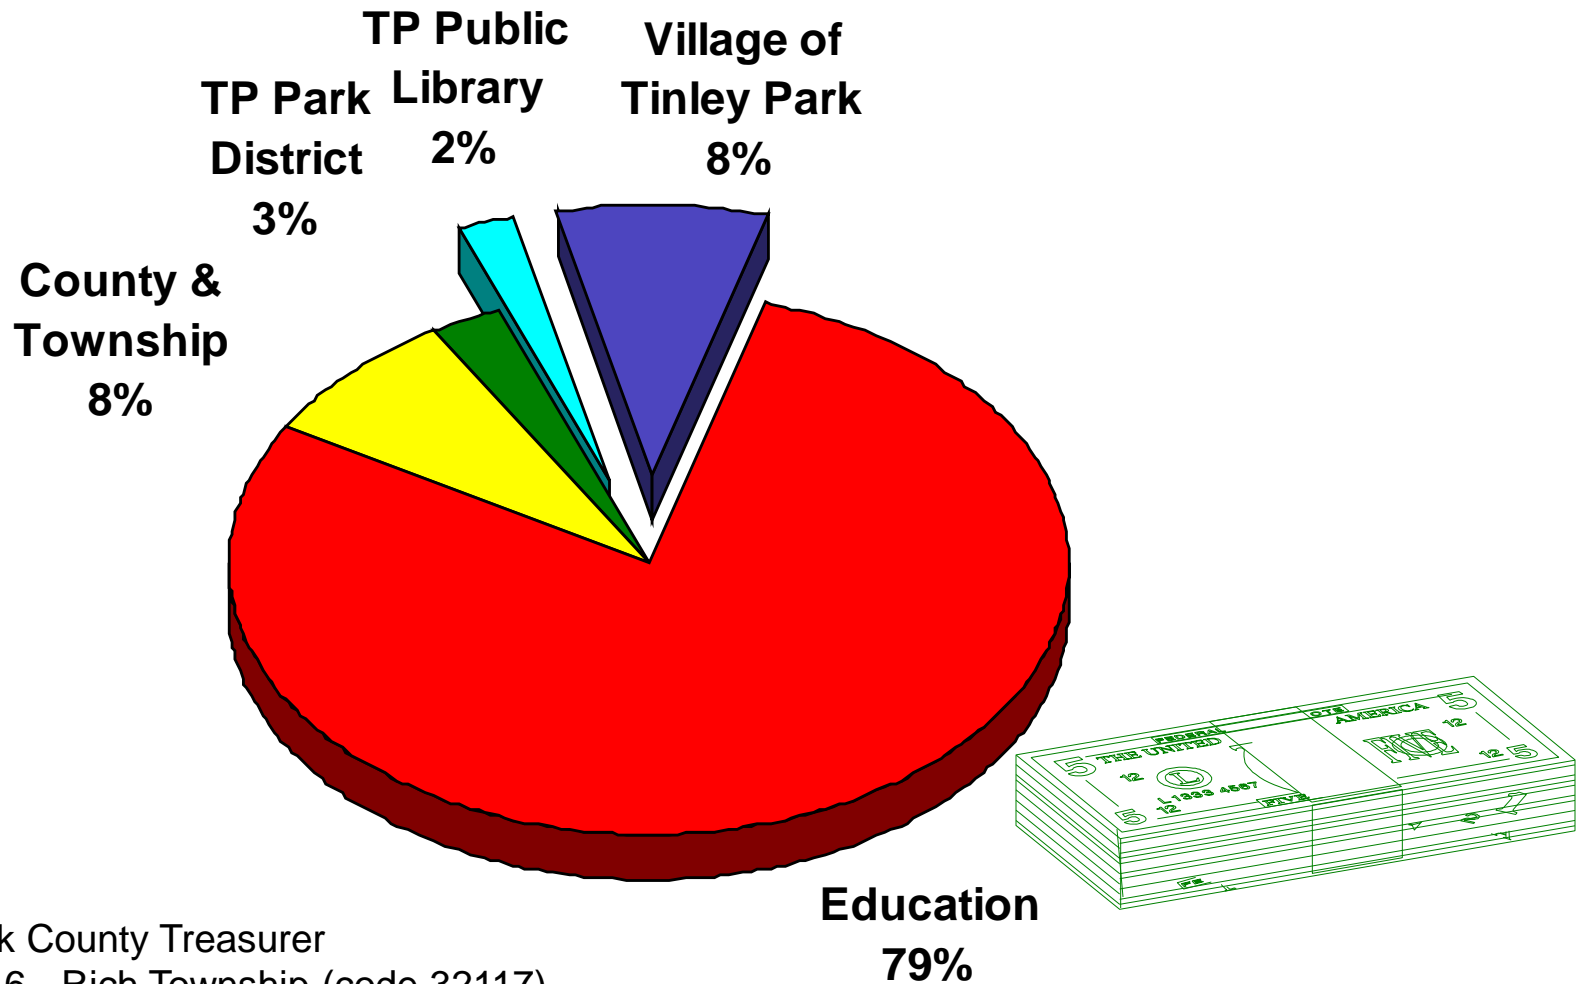

Village of Tinley Park, Illinois

Real Estate Tax Distribution – Orland Township
(Where Property Tax Dollars Go)

Source: Cook County Treasurer
Tax Year 2016 - Orland Township (code 28013)

Village of Tinley Park, Illinois

Real Estate Tax Distribution – Bremen Township
(Where Property Tax Dollars Go)

Source: Cook County Treasurer
Tax Year 2016 - Bremen Township (code 13039)

Village of Tinley Park, Illinois

Real Estate Tax Distribution – Rich Township
(Where Property Tax Dollars Go)