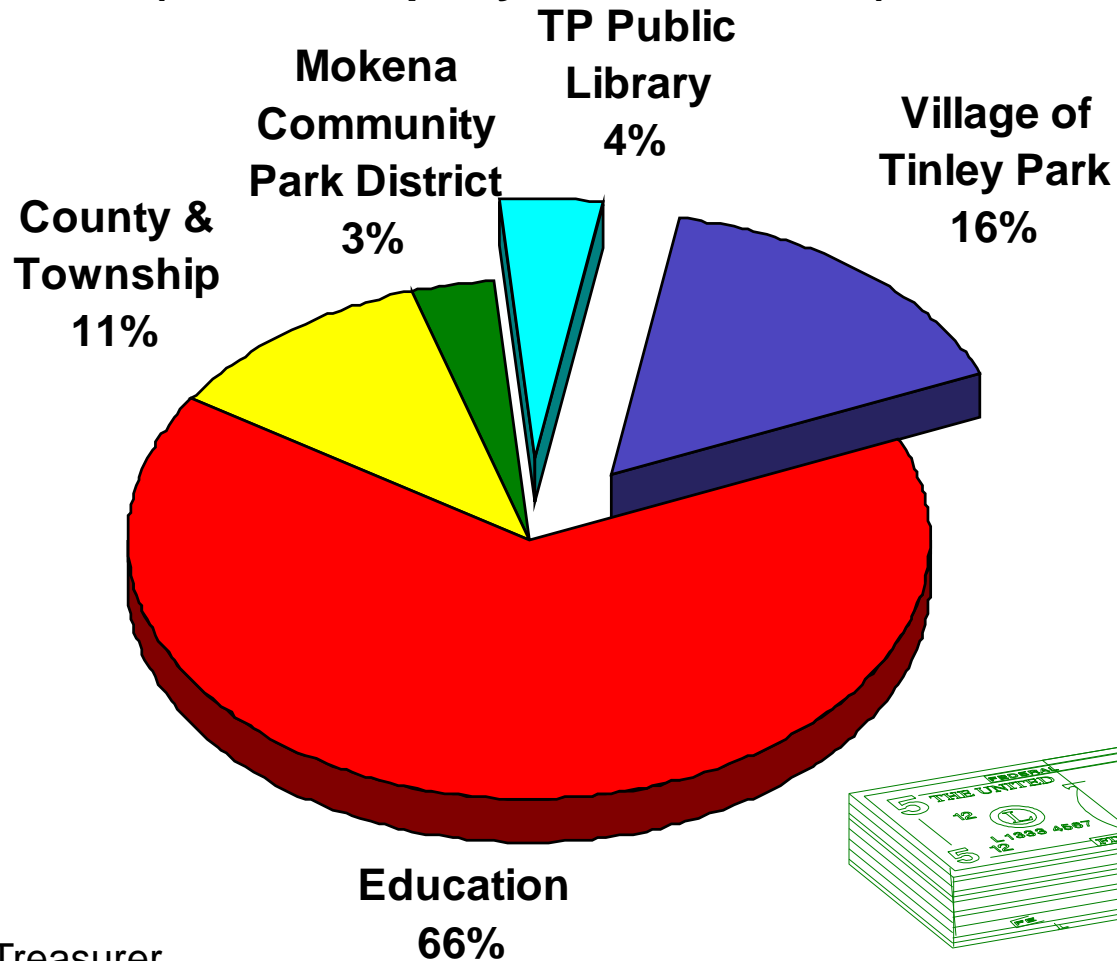

Village of Tinley Park, Illinois

Real Estate Tax Distribution – Brookside Glen
(Where Property Tax Dollars Go)

Source: Will County Treasurer
Tax Year 2016 - Frankfort Township (code 1961)

Village of Tinley Park, Illinois

Real Estate Tax Distribution –
Tinley Gardens, Timbers Point (part), Fairfield Glen, Brookside Meadows
(Where Property Tax Dollars Go)

Source: Will County Treasurer
Tax Year 2016 - Frankfort Township (code 1922)