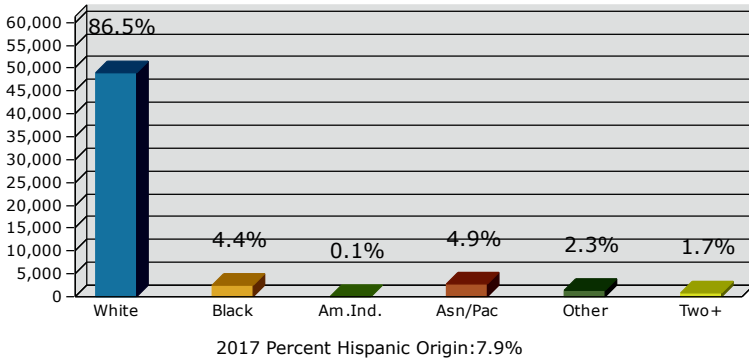

Tinley Park  
 Tinley Park village, IL (1775484)  
 Geography: Place

2017 Population by Race

2017 Population by Age

Households

2017 Home Value

2017-2022 Annual Growth Rate

Household Income

Source: U.S. Census Bureau, Census 2010 Summary File 1. Esri forecasts for 2017 and 2022.