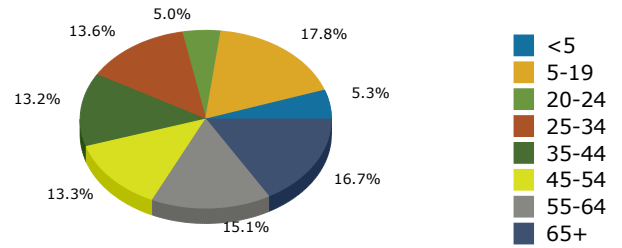

Tinley Park  
 Tinley Park village, IL (1775484)  
 Geography: Place

2017 Population by Race

2017 Population by Age

Households

2017 Home Value

2017-2022 Annual Growth Rate

Household Income

Source: U.S. Census Bureau, Census 2010 Summary File 1. Esri forecasts for 2017 and 2022.