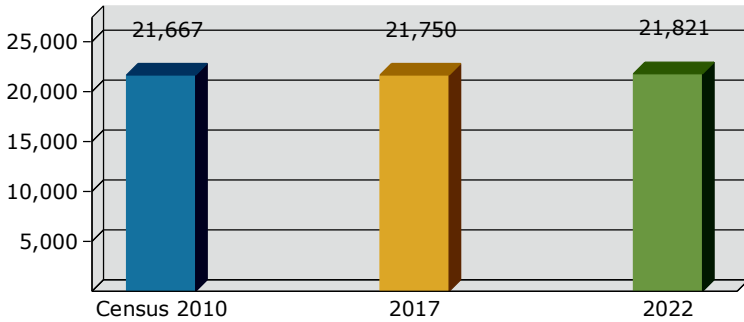

Tinley Park  
 Tinley Park village, IL (1775484)  
 Geography: Place

2017 Population by Race

2017 Population by Age

Households

2017 Home Value

2017-2022 Annual Growth Rate

Household Income

Source: U.S. Census Bureau, Census 2010 Summary File 1. Esri forecasts for 2017 and 2022.