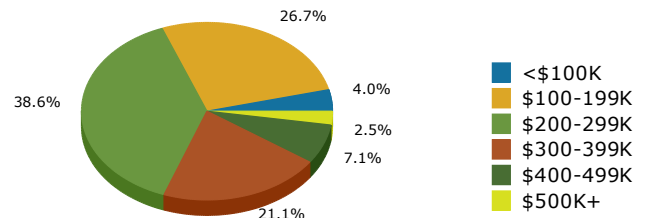

Tinley Park  
 Tinley Park village, IL (1775484)  
 Geography: Place

2017 Population by Race

2017 Population by Age

Households

2017 Home Value

2017-2022 Annual Growth Rate

Household Income

Source: U.S. Census Bureau, Census 2010 Summary File 1. Esri forecasts for 2017 and 2022.